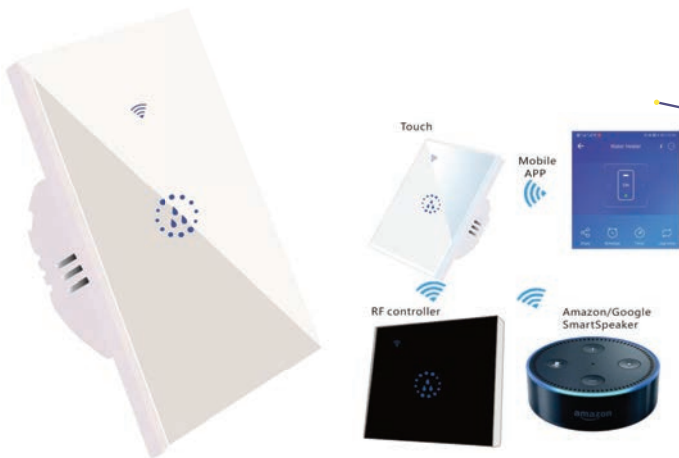

# WIFI GEYSER SWITCH

Code: SWS-162-WH

Code: SWS-162-BL

<b>Description</b>	Geyser Switch
<b>Colour</b>	White / Black
<b>Wireless Standard</b>	IEEE802.11b/g/n. 2.4GHz
<b>Material</b>	ABS + PC
<b>Support System</b>	Alexa / Google Home / AliGenie / IFTTT
<b>Fire Protection Rating</b>	94-VO
<b>Application</b>	SmartLife App
<b>Lifespan</b>	100,000 times
<b>Standard Current</b>	110-240v 50-60Hz input voltage
<b>Power Rating</b>	1500W power rating
<b>Rated Current</b>	20Amp
<b>Size</b>	120 x 70 x 3mm