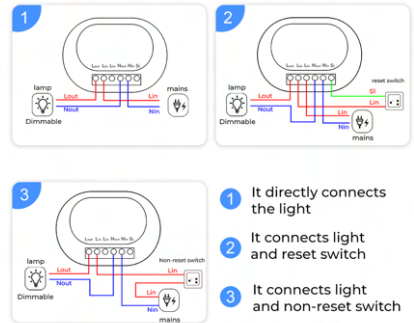

1. 1 It directly connects the light
2. 2 It connects light and reset switch
3. 3 It connects light and non-reset switch

Stepless dimming
Support 0% - 100% brightness adjustment

Compatibility
Use only with dimming bulbs

Voice Control
Get hands free with voice commands

Voice Control
Get hands free with voice commands