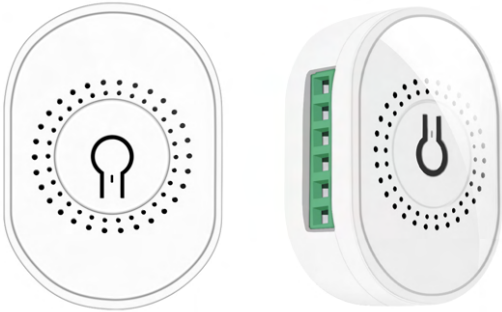

DIMMER SWITCH

Code: SWYM2DIM

	SWYM2DIM
Voltage	85-250V, 50-60Hz
Power	5-150W
WiFi Standard	2.4GHz IEEE 802.11 b/g/n
Material	PC flame retardant V0
Product Size	59x42x20mm

Note: This product only supports dimmable light bulbs (SCRs), and does not support WIFI or Bluetooth light bulbs

1. Support reset switch, touch switch, mechanical switch. Dimmer switch.
2. WIFI+Bluetooth dual mode, distribution network is faster and more stable.
3. SmartLife program, support Amazon Alexa, Google Home, Tmall Genie, you can adjust the speed by voice.
4. Mini figure, can be put in the bottom box, it is more convenient to install.
5. After the network is disconnected, once the WIFI is activated again, the device will automatically connect to your WIFI network.