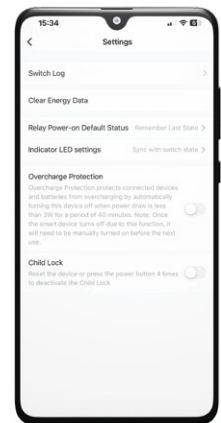

MTS22 Smart Programmable Timer

The MTS22 Smart programmable timer is specifically designed for users to gain full control of their timer via a smart device. This timer is equipped with Wi-Fi connectivity, allowing users to utilize the “Major Tech Hub” Smart App for remote monitoring and control. It adheres to Wi-Fi 802.11b/g/n standards for seamless data communication. When installing the smart timer, ensure that this is done by a qualified professional in accordance with South African regulations and making sure it is placed in an appropriate environment with an ambient temperature range of -25° to +55°. The relative humidity should be kept below 75%.

Features

- **Smart App Compatibility:** Easily access advanced features by downloading the free “Major Tech Hub” Smart App.
- **Energy Usage Insights:** Gain immediate access to both historical and real-time energy consumption data via the smart app.
- **Advanced Timing Options:** Enjoy precise control over your devices with versatile timing options, including Countdown, Schedule, Circulate, Random, and Inching modes.
- **DIN & Samite/Mini Rail Compatibility:** Designed to be compatible with both 35mm Din Rails and Samite/Mini Rails for flexible installation.
- **Dual Mode Connectivity:** Stay connected with the choice of Wi-Fi and Bluetooth modes. If Wi-Fi is unavailable, the smart timer seamlessly switches to Bluetooth (note that Bluetooth range is limited).
- **Child Lock Feature:** Ensure safety and prevent accidental disconnection by activating the child lock feature, which restricts manual switching off of the socket.

Wi-Fi Indicator

Din & Samite
Rail Compatibility

Energy Consumption

MTS22 ON/OFF

Schedule

Settings

MTS22 | Smart Programmable Timer

Contact Us
South Africa