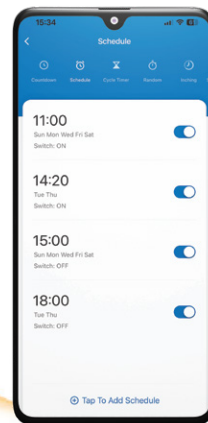

MTS22 Smart Programmable Timer

The MTS22 Smart programmable timer is specifically designed for users to gain full control of their timer via a smart device. This timer is equipped with Wi-Fi connectivity, allowing users to utilize the “Major Tech Hub” Smart App for remote monitoring and control. It adheres to Wi-Fi 802.11b/g/n standards for seamless data communication. When installing the smart timer, ensure that this is done by a qualified professional in accordance with South African regulations and making sure it is placed in an appropriate environment with an ambient temperature range of -25° to +55°. The relative humidity should be kept below 75%.

Features

- **Smart App Compatibility:** Easily access advanced features by downloading the free “Major Tech Hub” Smart App.
- **Energy Usage Insights:** Gain immediate access to both historical and real-time energy consumption data via the smart app.
- **Advanced Timing Options:** Enjoy precise control over your devices with versatile timing options, including Countdown, Schedule, Circulate, Random, and Inching modes.
- **DIN & Samite/Mini Rail Compatibility:** Designed to be compatible with both 35mm Din Rails and Samite/Mini Rails for flexible installation.
- **Dual Mode Connectivity:** Stay connected with the choice of Wi-Fi and Bluetooth modes. If Wi-Fi is unavailable, the smart timer seamlessly switches to Bluetooth (note that Bluetooth range is limited).
- **Child Lock Feature:** Ensure safety and prevent accidental disconnection by activating the child lock feature, which restricts manual switching off of the socket.

Wi-Fi Indicator

Din & Samite
Rail Compatibility

Energy Consumption

MTS22 ON/OFF

Schedule

Settings

MTS22 | Smart Programmable Timer

Contact Us
South Africa