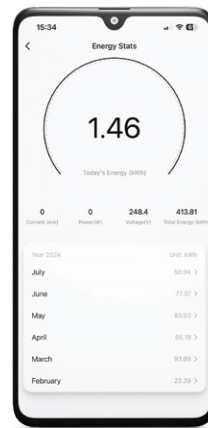

Energy Consumption