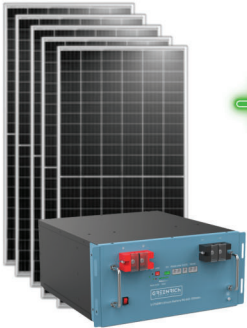

LOW VOLTAGE COMBOS

1 X GREENRICH BATTERY LITHIUM 96.6AH 51.2V U-P5000 4.95KWH

5 X CANADIAN SOLAR HIKU SOLAR PANEL MONO PERC CS3W-455MS 455W
Product code: T0005143

R22 966 00 Incl VAT