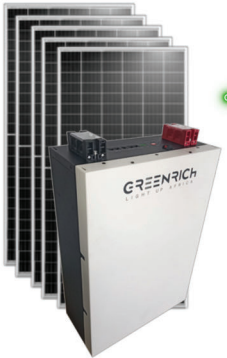

1 X GREENRICH BATTERY LITHIUM WALL MOUNT 96.6AH 51.2V WM5000 4.95KWH

5 X CANADIAN SOLAR HIKU SOLAR PANEL MONO PERC CS3W-455MS 455W
Product code: T0005136

R24 300 00 Incl VAT