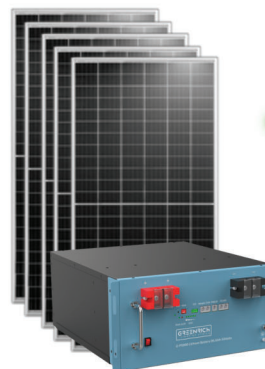

+ 1 X GREENRICH BATTERY LITHIUM 96.6AH 51.2V U-P5000 4.95KWH
5 X CANADIAN SOLAR HIKU SOLAR PANEL MONO PERC CS3W-545MS 545W
Product code: T0005133

R24 750 00 Incl VAT

Images may not reflect actual products. T's & C's Apply. While stock lasts.