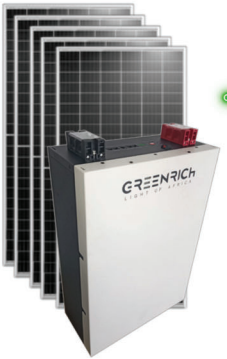

1 X GREENRICH BATTERY LITHIUM 96.6AH 51.2V U-P5000 4.95KWH

5 X CANADIAN SOLAR HIKU SOLAR PANEL MONO PERC CS3W-545MS 545W
Product code: T0005135

R26 350 00 Incl VAT