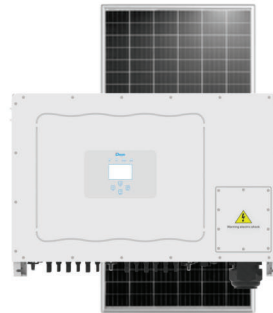

1. + 1 X DEYE INVERTER GRID TIE 110KW
   - + 72X CANADIAN SOLAR PANEL 545W
2. Product code: T0005111

R214 550 49 Incl VAT